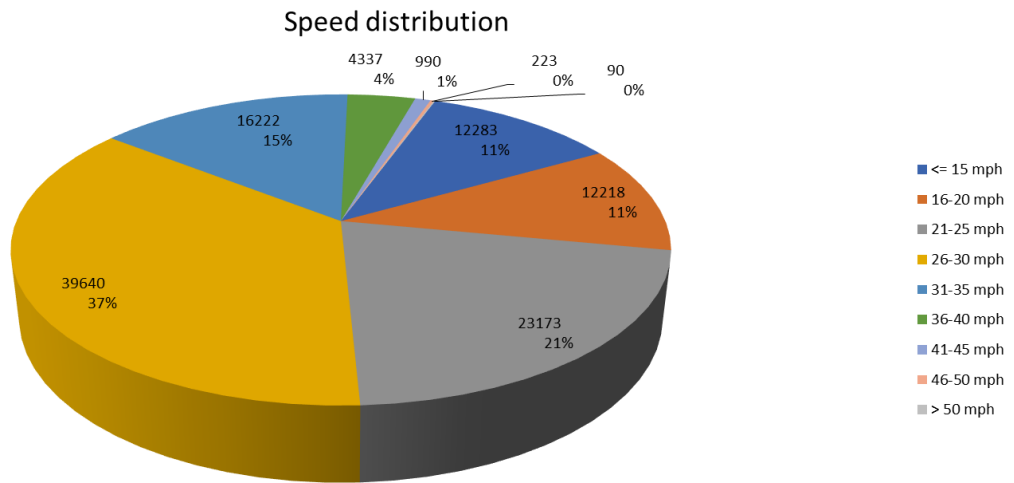

## SID Data

Location: Rangemore Church

Date Range: 5<sup>th</sup> October 2021 to 20<sup>th</sup> October 2021

Speed Limit: 30 mph  
 No. Vehicles: 18,562  
 % of Speed Violations: 20.02%  
 Maximum Speed: 67 mph  
 Average Speed: 25 mph  
 V85\*: 32 mph

\*V85 - the speed that 85% of drivers were travelling at or below (85th percentile), used by the Police when assessing speed violations.