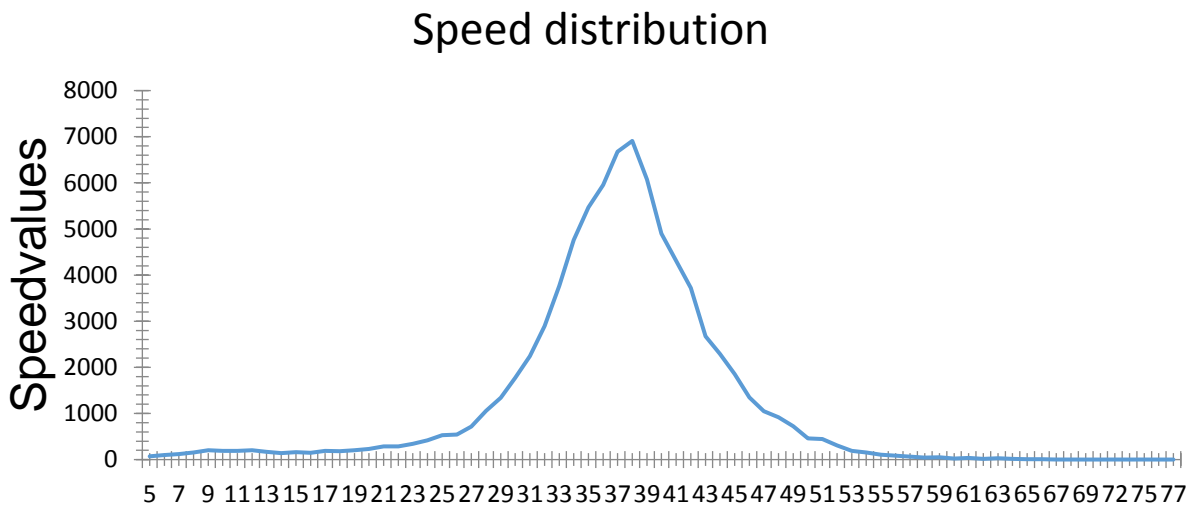

## SID Data

Location: Rangemore Church

Date Range: 5<sup>th</sup> October 2021 to 20<sup>th</sup> October 2021

Speed Limit: 30 mph  
 No. Vehicles: 18,562  
 % of Speed Violations: 20.02%  
 Maximum Speed: 67 mph  
 Average Speed: 25 mph  
 V85\*: 32 mph

\*V85 - the speed that 85% of drivers were travelling at or below (85th percentile), used by the Police when assessing speed violations.