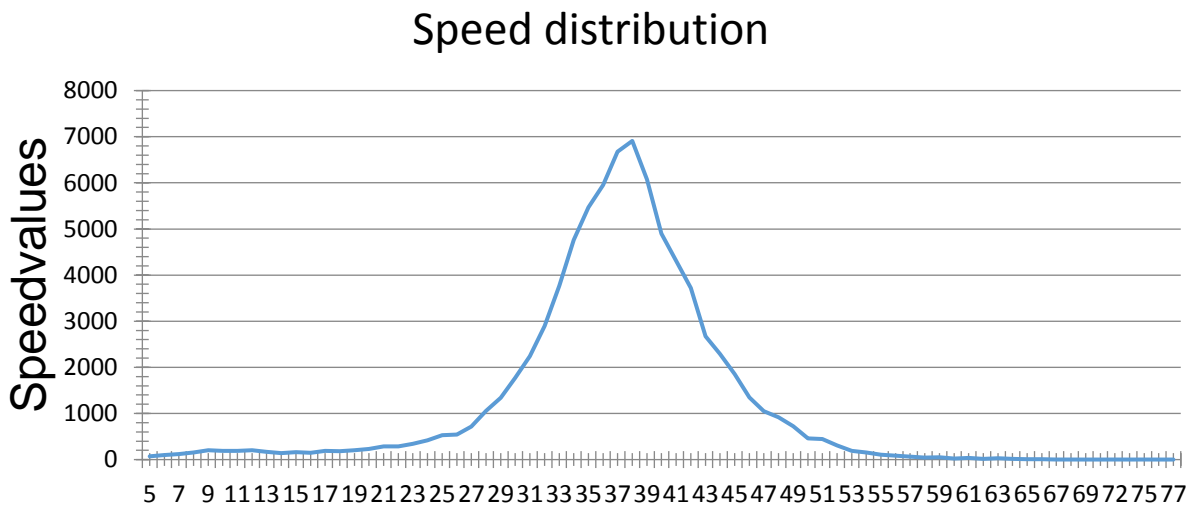

## SID Data

Location: Tatenhill Common

Date Range: 25<sup>th</sup> September 2021 to 20<sup>th</sup> October 2021

Speed Limit: 40 mph  
 No. Vehicles: 19,851  
 % of Speed Violations: 26%  
 Maximum Speed: 80 mph  
 Average Speed: 37 mph  
 V85\*: 43 mph

\*V85 - the speed that 85% of drivers were travelling at or below (85th percentile), used by the Police when assessing speed violations.