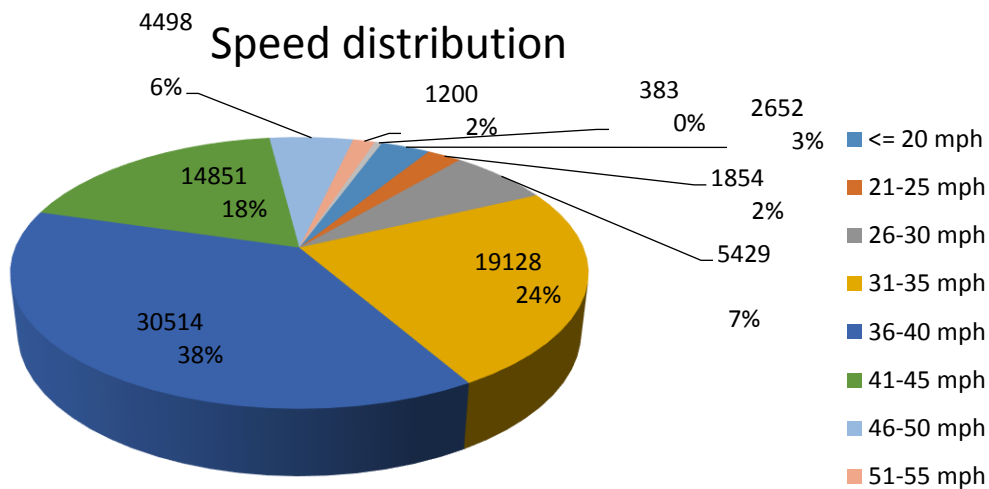

## SID Data

Location: Tatenhill Common

Date Range: 25<sup>th</sup> September 2021 to 20<sup>th</sup> October 2021

Speed Limit: 40 mph  
 No. Vehicles: 19,851  
 % of Speed Violations: 26%  
 Maximum Speed: 80 mph  
 Average Speed: 37 mph  
 V85\*: 43 mph

\*V85 - the speed that 85% of drivers were travelling at or below (85th percentile), used by the Police when assessing speed violations.