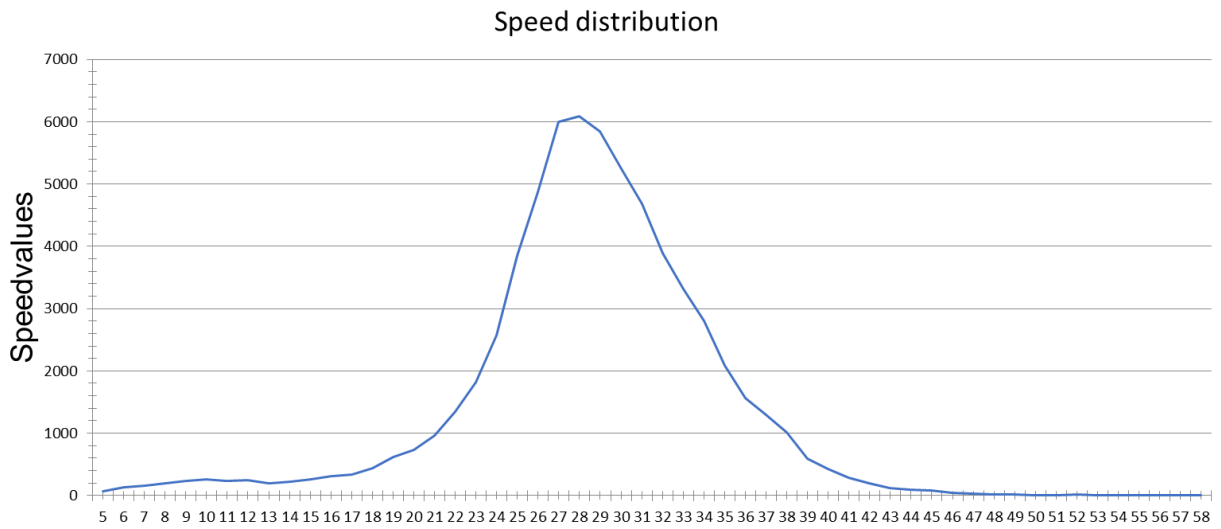

## SID Data

Location: Tatenhill Well (speeds entering village)

Date Range: 6<sup>th</sup> October 2021 to 22<sup>nd</sup> October 2021

Speed Limit: 30 mph  
 No. Vehicles: 12,572  
 % of Speed Violations: 34.33%  
 Maximum Speed: 59 mph  
 Average Speed: 28 mph  
 V85\*: 34 mph

\*V85 - the speed that 85% of drivers were travelling at or below (85th percentile), used by the Police when assessing speed violations.