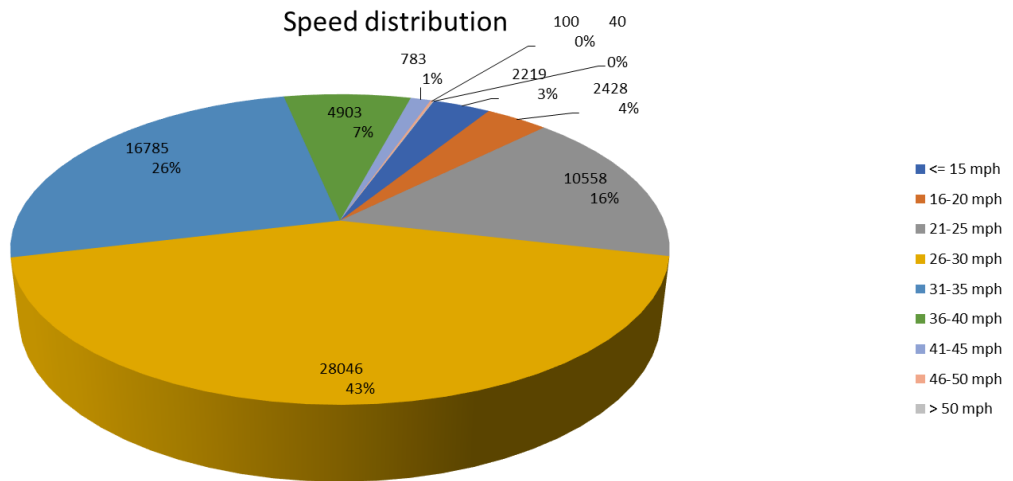

## SID Data

Location: Tatenhill Well (speeds entering village)

Date Range: 6<sup>th</sup> October 2021 to 22<sup>nd</sup> October 2021

Speed Limit: 30 mph  
 No. Vehicles: 12,572  
 % of Speed Violations: 34.33%  
 Maximum Speed: 59 mph  
 Average Speed: 28 mph  
 V85\*: 34 mph

\*V85 - the speed that 85% of drivers were travelling at or below (85th percentile), used by the Police when assessing speed violations.