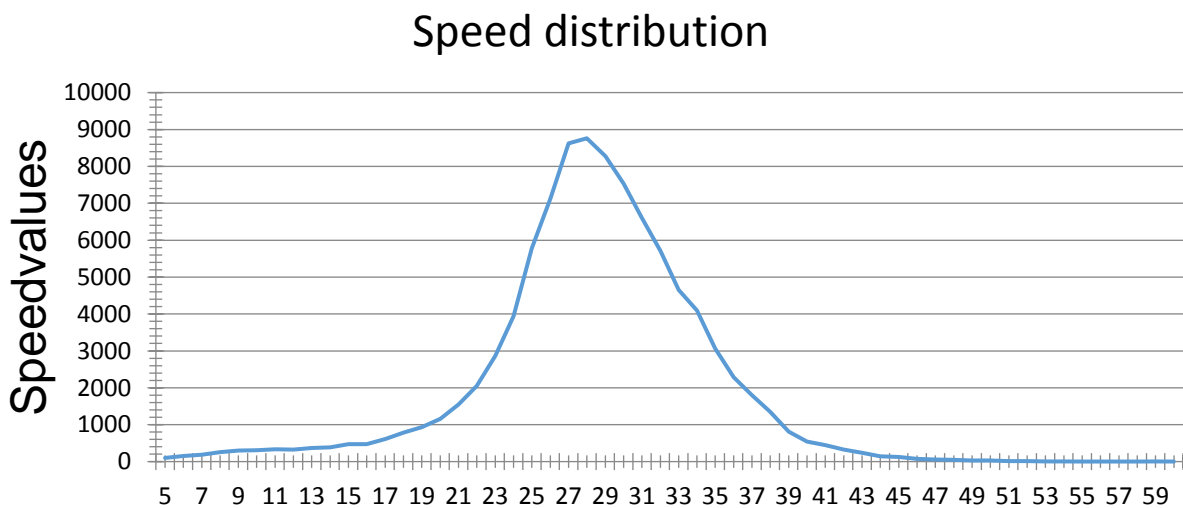

Tatenhill & Rangemore Parish Council

SID Data

Location: Tatenhill Well (speeds entering village)

Date Range: 1st September to 30th September 2021

Speed Limit:	30 mph
No. Vehicles:	18,281
% of Speed Violations:	33.77%
Maximum Speed:	62 mph
Average Speed:	28 mph
V85*:	34 mph

*V85 - the speed that 85% of drivers were travelling at or below (85th percentile), used by the Police when assessing speed violations.