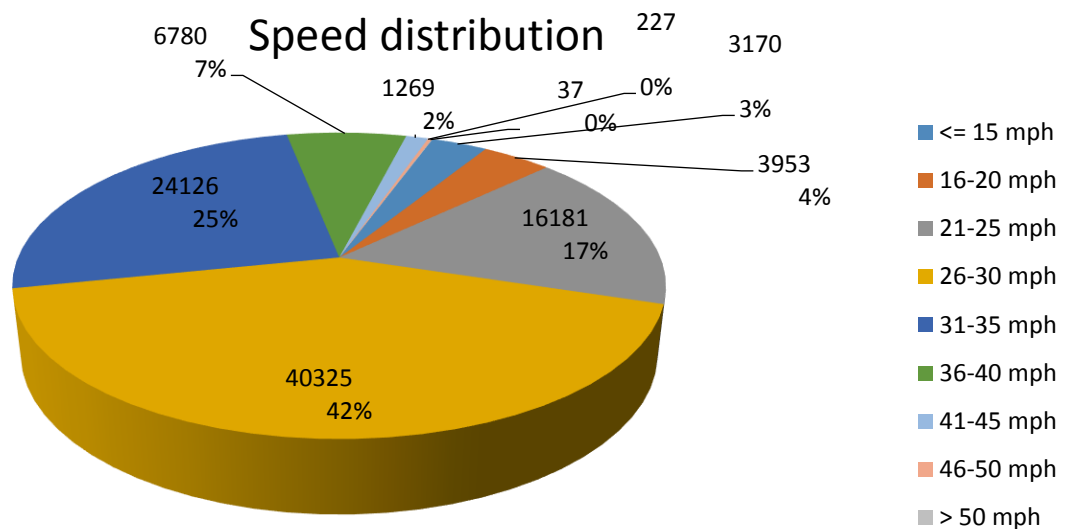

Tatenhill & Rangemore Parish Council

SID Data

Location: Tatenhill Well (speeds entering village)

Date Range: 1st September to 30th September 2021

Speed Limit:	30 mph
No. Vehicles:	18,281
% of Speed Violations:	33.77%
Maximum Speed:	62 mph
Average Speed:	28 mph
V85*:	34 mph

*V85 - the speed that 85% of drivers were travelling at or below (85th percentile), used by the Police when assessing speed violations.