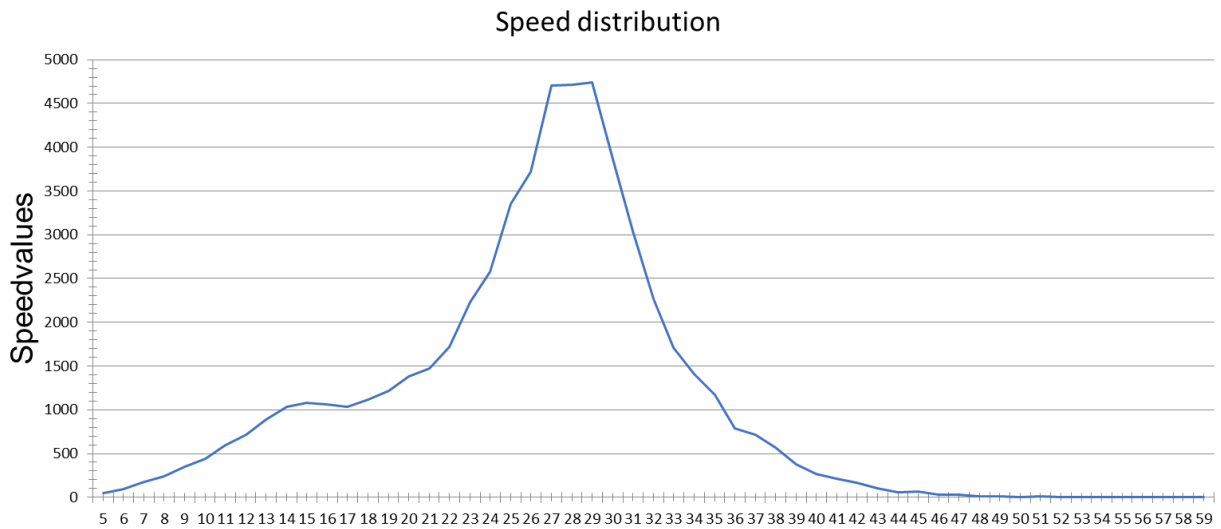

Tatenhill & Rangemore Parish Council

SID Data

Location: Rangemore Church

Date Range: 20th October 2021 to 5th November 2021

Speed Limit:	30 mph
No. Vehicles:	10,024
% of Speed Violations:	22.66%
Maximum Speed:	60 mph
Average Speed:	26 mph
V85*:	32 mph

*V85 - the speed that 85% of drivers were travelling at or below (85th percentile), used by the Police when assessing speed violations.