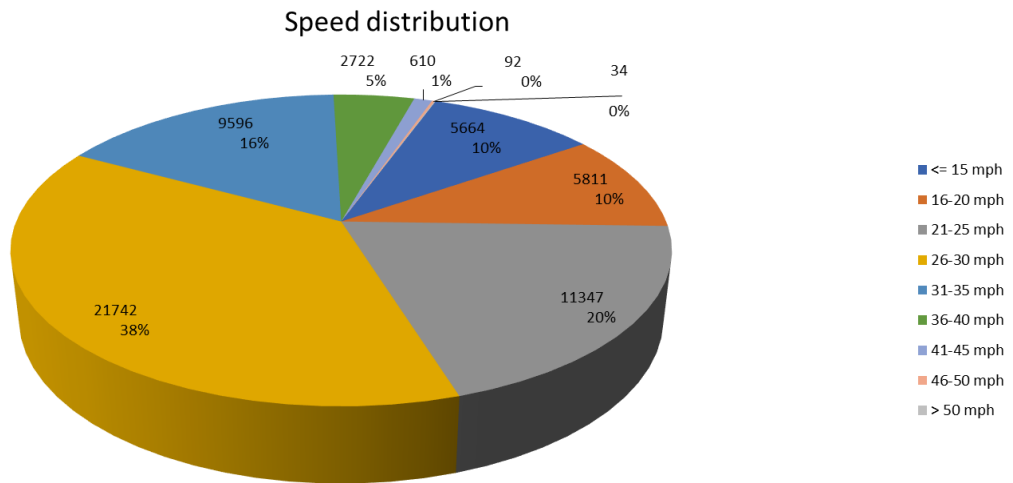

Tatenhill & Rangemore Parish Council

SID Data

Location: Rangemore Church

Date Range: 20th October 2021 to 5th November 2021

Speed Limit:	30 mph
No. Vehicles:	10,024
% of Speed Violations:	22.66%
Maximum Speed:	60 mph
Average Speed:	26 mph
V85*:	32 mph

*V85 - the speed that 85% of drivers were travelling at or below (85th percentile), used by the Police when assessing speed violations.