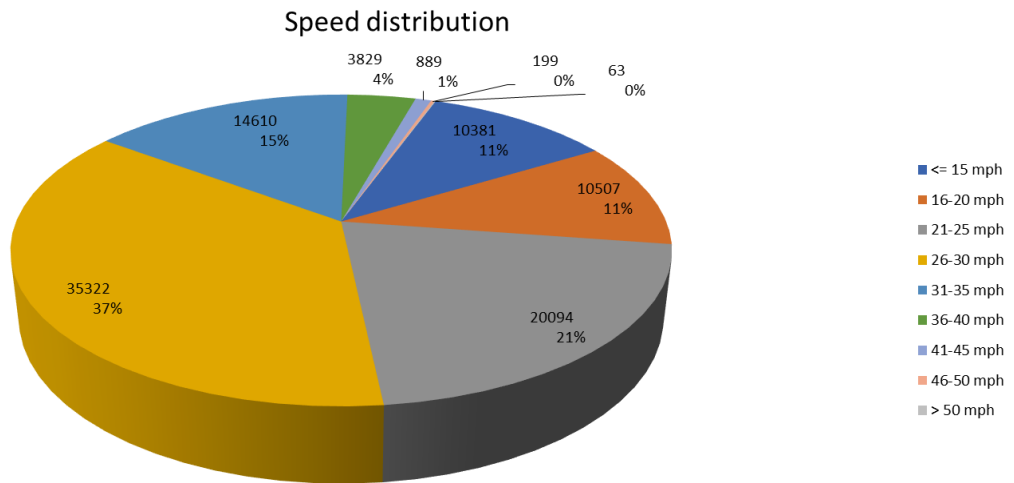

Tatenhill & Rangemore Parish Council

SID Data

Location: Rangemore Church

Date Range: 5th November 2021 to 18th November 2021

Speed Limit: 30 mph
 No. Vehicles: 16,384
 % of Speed Violations: 20.43%
 Maximum Speed: 73 mph
 Average Speed: 25 mph
 V85*: 32 mph

*V85 - the speed that 85% of drivers were travelling at or below (85th percentile), used by the Police when assessing speed violations.