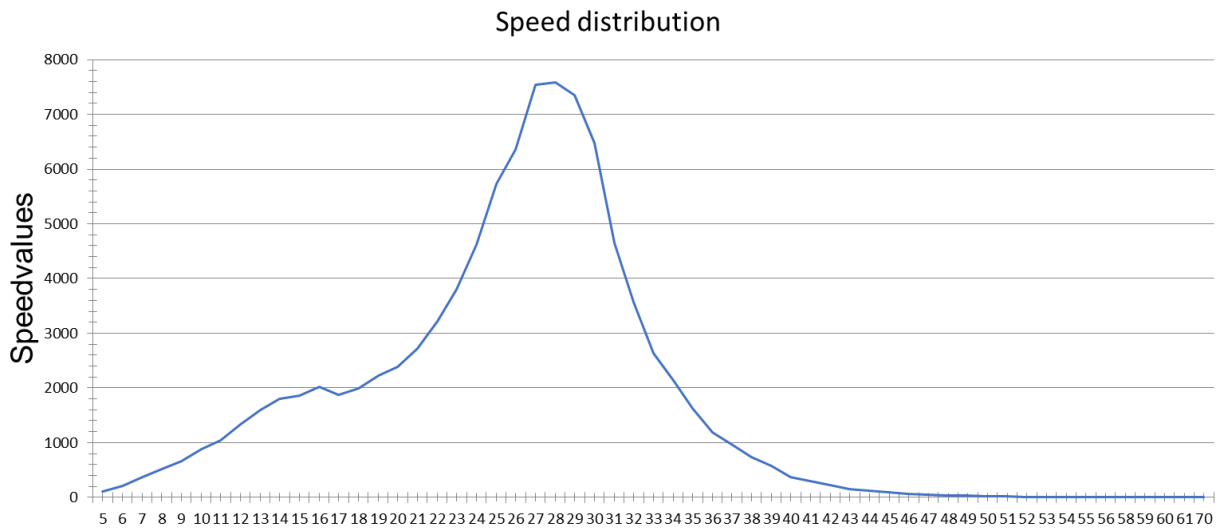

Tatenhill & Rangemore Parish Council

SID Data

Location: Rangemore Church

Date Range: 5th November 2021 to 18th November 2021

Speed Limit: 30 mph
 No. Vehicles: 16,384
 % of Speed Violations: 20.43%
 Maximum Speed: 73 mph
 Average Speed: 25 mph
 V85*: 32 mph

*V85 - the speed that 85% of drivers were travelling at or below (85th percentile), used by the Police when assessing speed violations.