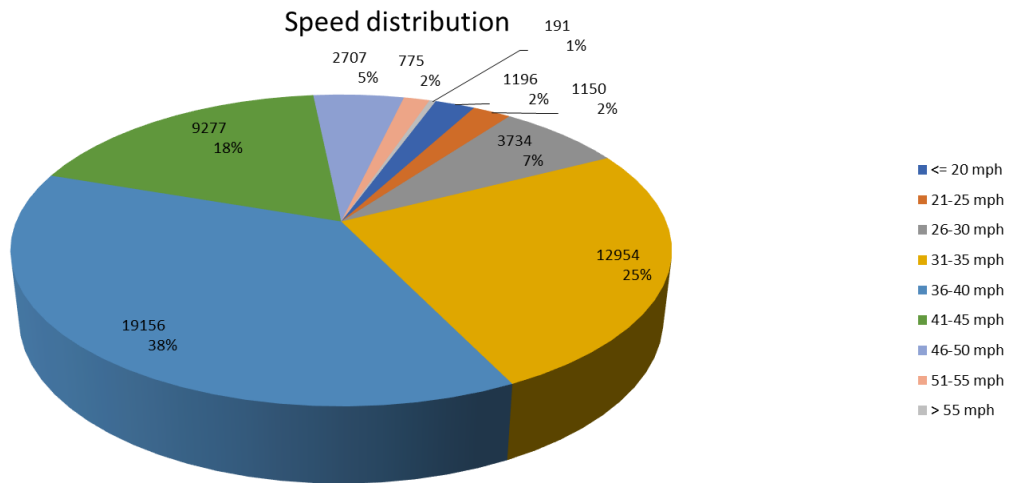

## SID Data

Location: Tatenhill Common

Date Range: 20<sup>th</sup> October 2021 to 5<sup>th</sup> November 2021

Speed Limit: 40 mph  
 No. Vehicles: 12,636  
 % of Speed Violations: 25.32%  
 Maximum Speed: 81 mph  
 Average Speed: 37 mph  
 V85\*: 43 mph

\*V85 - the speed that 85% of drivers were travelling at or below (85th percentile), used by the Police when assessing speed violations.