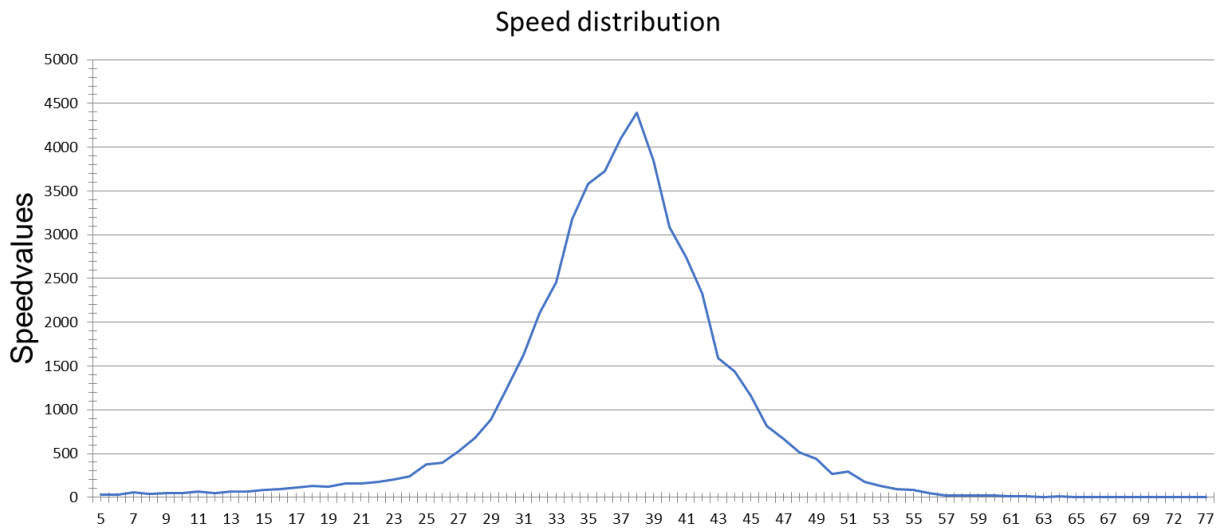

## SID Data

Location: Tatenhill Common

Date Range: 20<sup>th</sup> October 2021 to 5<sup>th</sup> November 2021

Speed Limit: 40 mph  
 No. Vehicles: 12,636  
 % of Speed Violations: 25.32%  
 Maximum Speed: 81 mph  
 Average Speed: 37 mph  
 V85\*: 43 mph

\*V85 - the speed that 85% of drivers were travelling at or below (85th percentile), used by the Police when assessing speed violations.