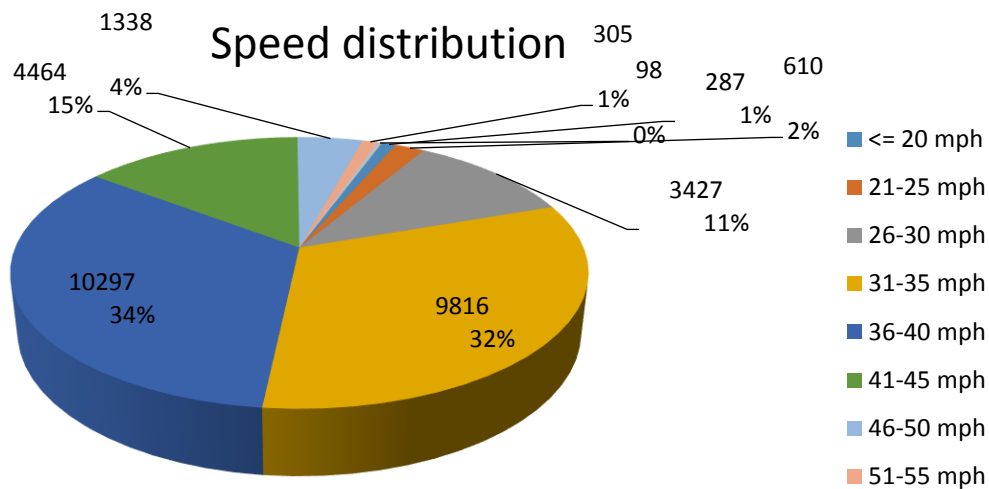

Tatenhill & Rangemore Parish Council

SID Data

Location: Tatenhill Common

Date Range: 5th November 2021 to 18th November 2021

Speed Limit: 40 mph
 No. Vehicles: 7,440
 % of Speed Violations: 20.25%
 Maximum Speed: 91 mph
 Average Speed: 36 mph
 V85*: 42 mph

*V85 - the speed that 85% of drivers were travelling at or below (85th percentile), used by the Police when assessing speed violations.