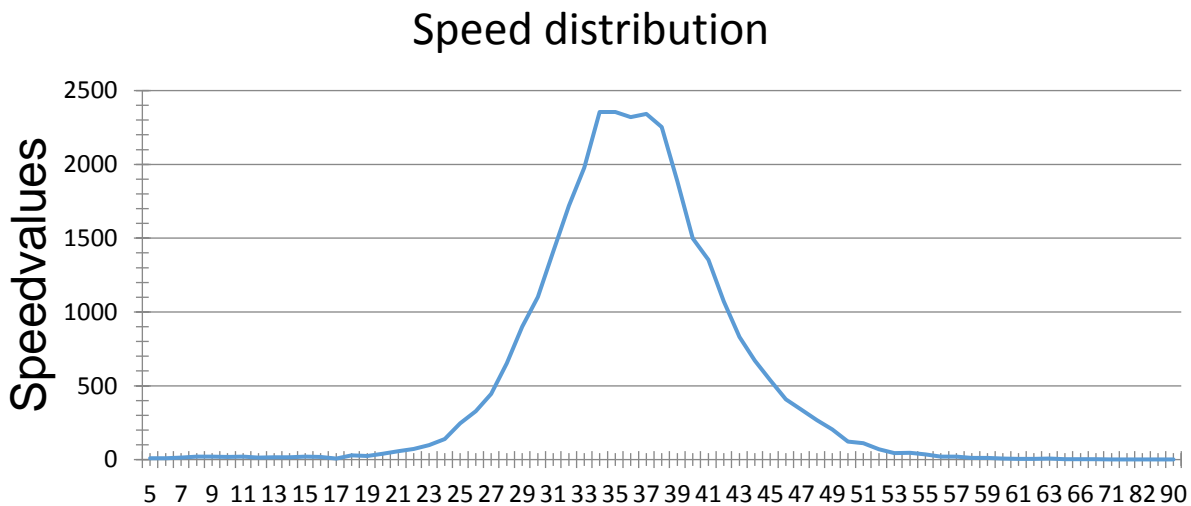

Tatenhill & Rangemore Parish Council

SID Data

Location: Tatenhill Common

Date Range: 5th November 2021 to 18th November 2021

Speed Limit: 40 mph
 No. Vehicles: 7,440
 % of Speed Violations: 20.25%
 Maximum Speed: 91 mph
 Average Speed: 36 mph
 V85*: 42 mph

*V85 - the speed that 85% of drivers were travelling at or below (85th percentile), used by the Police when assessing speed violations.