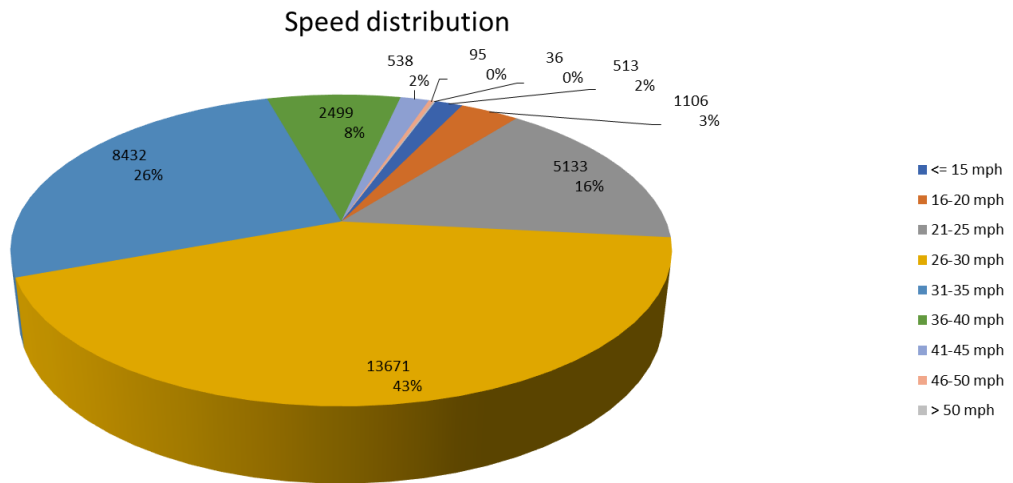

Tatenhill & Rangemore Parish Council

SID Data

Location: Tatenhill Well (speeds entering village)

Date Range: 2nd November 2021 to 18th November 2021

Speed Limit: 30 mph
 No. Vehicles: 6,223
 % of Speed Violations: 36.22%
 Maximum Speed: 59 mph
 Average Speed: 29 mph
 V85*: 34 mph

*V85 - the speed that 85% of drivers were travelling at or below (85th percentile), used by the Police when assessing speed violations.