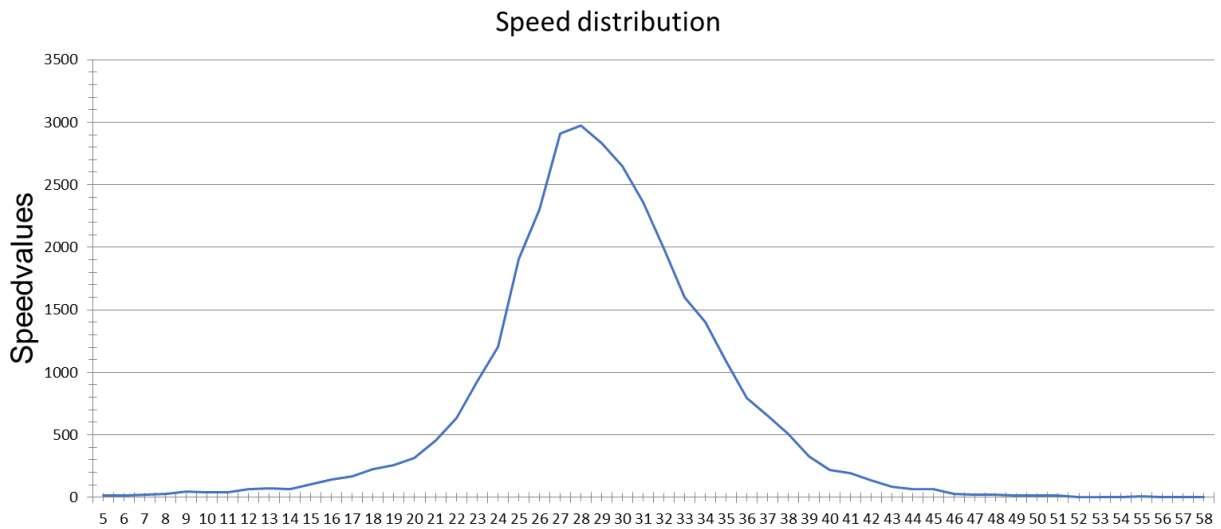

Tatenhill & Rangemore Parish Council

SID Data

Location: Tatenhill Well (speeds entering village)

Date Range: 2nd November 2021 to 18th November 2021

Speed Limit: 30 mph
 No. Vehicles: 6,223
 % of Speed Violations: 36.22%
 Maximum Speed: 59 mph
 Average Speed: 29 mph
 V85*: 34 mph

*V85 - the speed that 85% of drivers were travelling at or below (85th percentile), used by the Police when assessing speed violations.