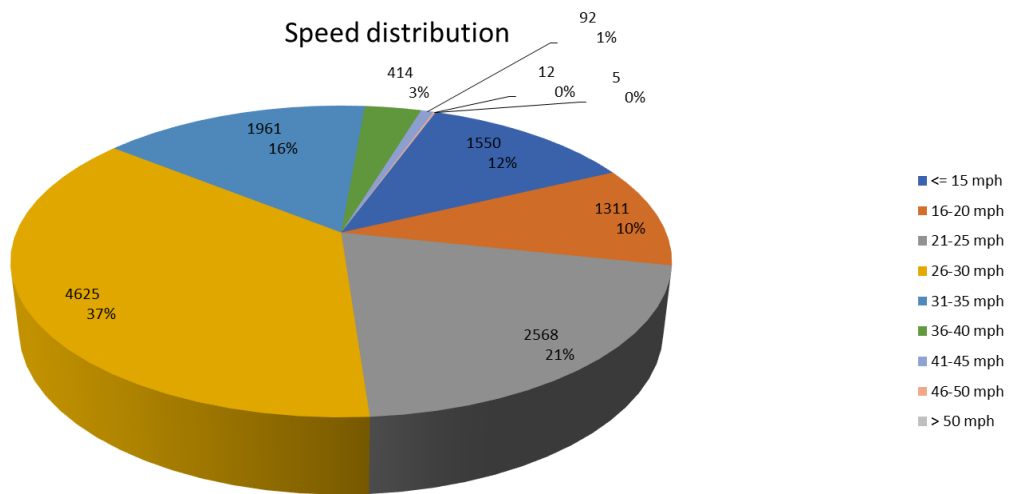

## SID Data

Location: Rangemore Church

Date Range: 18<sup>th</sup> November 2021 to 8<sup>th</sup> December 2021

\*SOME DATA IS MISSING FROM THIS PERIOD DUE TO BATTERY FAILURE\*

Speed Limit: 30 mph  
 No. Vehicles: 2115  
 % of Speed Violations: 19.81%  
 Maximum Speed: 61 mph  
 Average Speed: 25 mph  
 V85\*: 32 mph

\*V85 - the speed that 85% of drivers were travelling at or below (85th percentile), used by the Police when assessing speed violations.