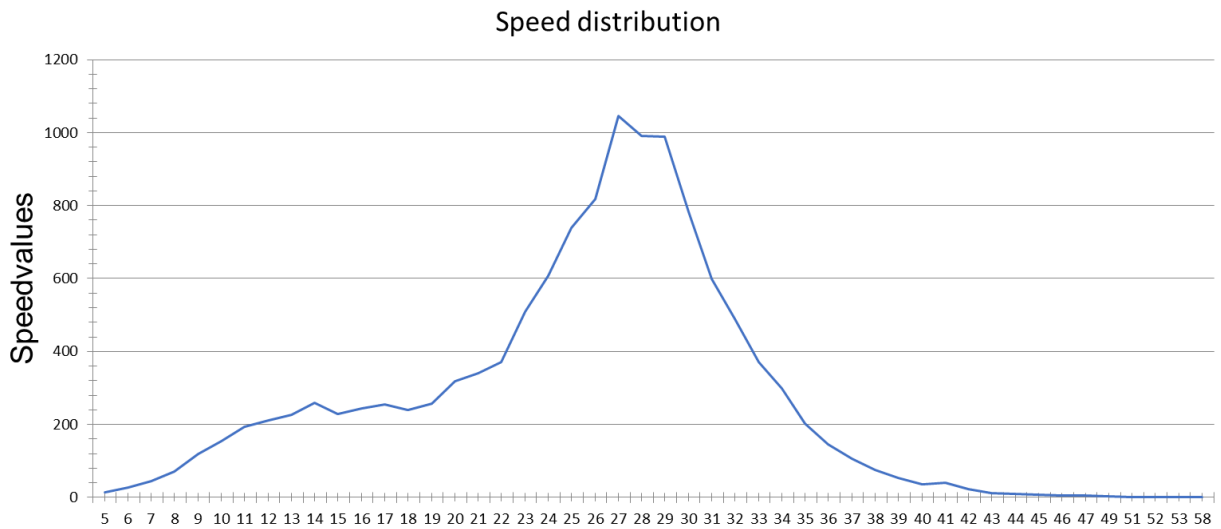

## SID Data

Location: Rangemore Church

Date Range: 18<sup>th</sup> November 2021 to 8<sup>th</sup> December 2021

\*SOME DATA IS MISSING FROM THIS PERIOD DUE TO BATTERY FAILURE\*

Speed Limit: 30 mph  
 No. Vehicles: 2115  
 % of Speed Violations: 19.81%  
 Maximum Speed: 61 mph  
 Average Speed: 25 mph  
 V85\*: 32 mph

\*V85 - the speed that 85% of drivers were travelling at or below (85th percentile), used by the Police when assessing speed violations.