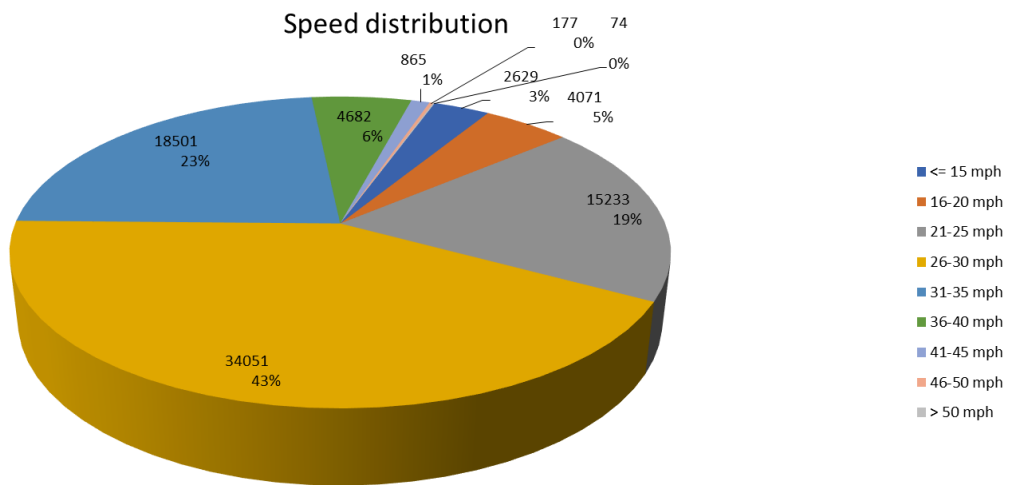

Tatenhill & Rangemore Parish Council

SID Data

Location: Tatenhill Well (speeds entering village)

Date Range: 18th November 2021 to 8th December 2021

Speed Limit: 30 mph
 No. Vehicles: 15,049
 % of Speed Violations: 30.27%
 Maximum Speed: 65 mph
 Average Speed: 28 mph
 V85*: 33 mph

*V85 - the speed that 85% of drivers were travelling at or below (85th percentile), used by the Police when assessing speed violations.