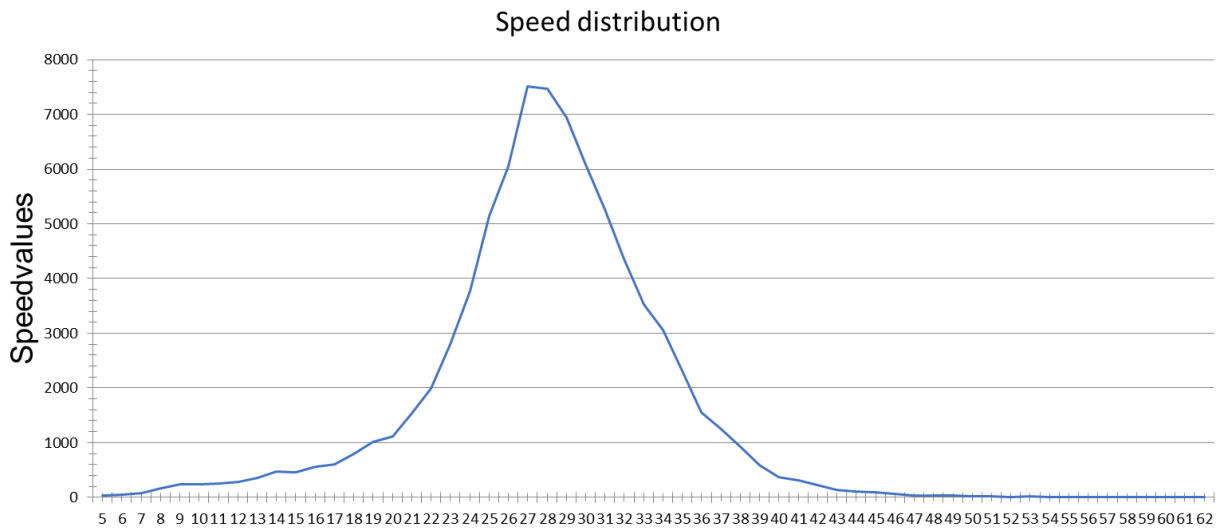

Tatenhill & Rangemore Parish Council

SID Data

Location: Tatenhill Well (speeds entering village)

Date Range: 18th November 2021 to 8th December 2021

Speed Limit: 30 mph
 No. Vehicles: 15,049
 % of Speed Violations: 30.27%
 Maximum Speed: 65 mph
 Average Speed: 28 mph
 V85*: 33 mph

*V85 - the speed that 85% of drivers were travelling at or below (85th percentile), used by the Police when assessing speed violations.