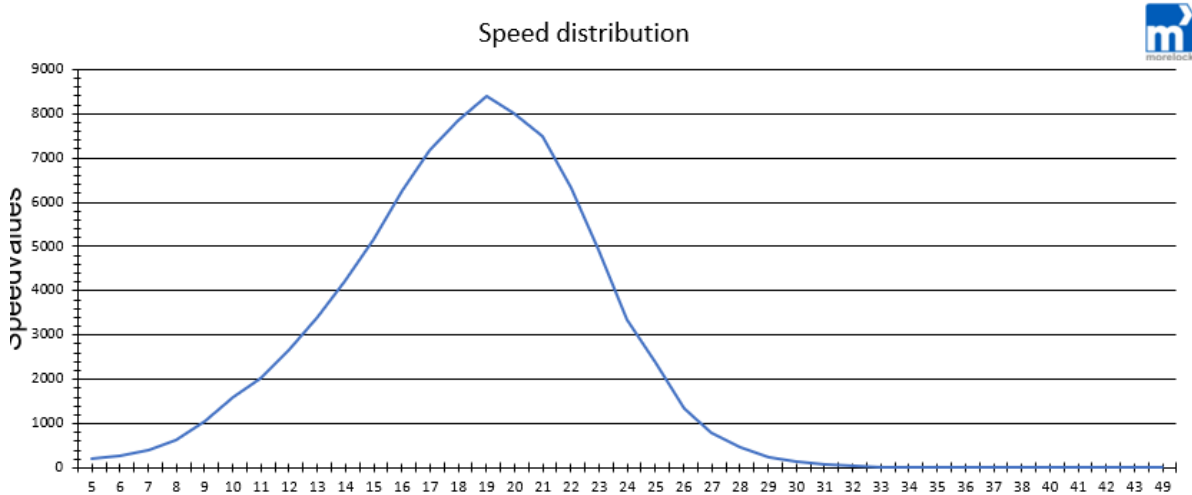

**Tatenhill and Rangemore Parish Council SID Data
Branston Road
January to February 2022**

Speed Limit:	30 mph
No of vehicles –	10661
% of speed violation	0.19%
Ave speed	21-25 mph
V85*	23

***V85 – the speed that 85% of drivers were travelling at or below (85% percentile) when assessing speed violations**