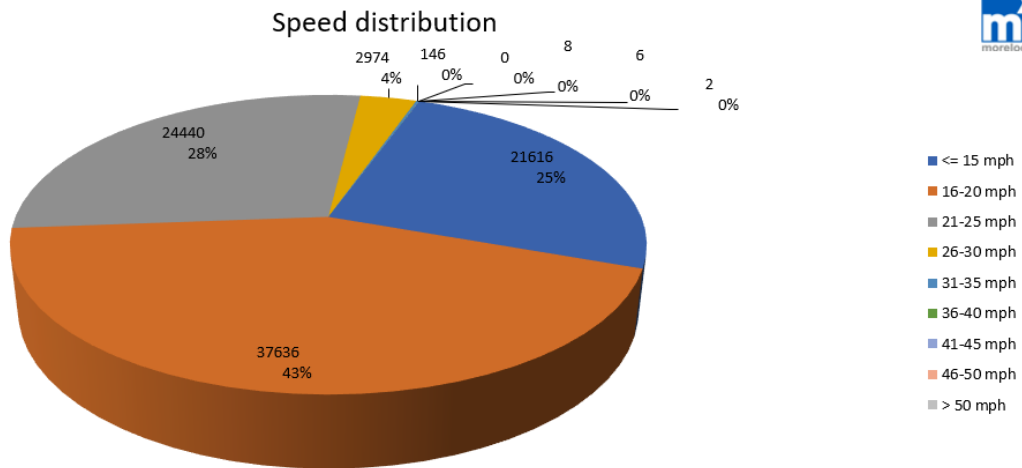

**Tatenhill and Rangemore Parish Council SID Data
Branston Road
January to February 2022**

Speed Limit:	30 mph
No of vehicles –	10661
% of speed violation	0.19%
Ave speed	21-25 mph
V85*	23

***V85 – the speed that 85% of drivers were travelling at or below (85% percentile) when assessing speed violations**