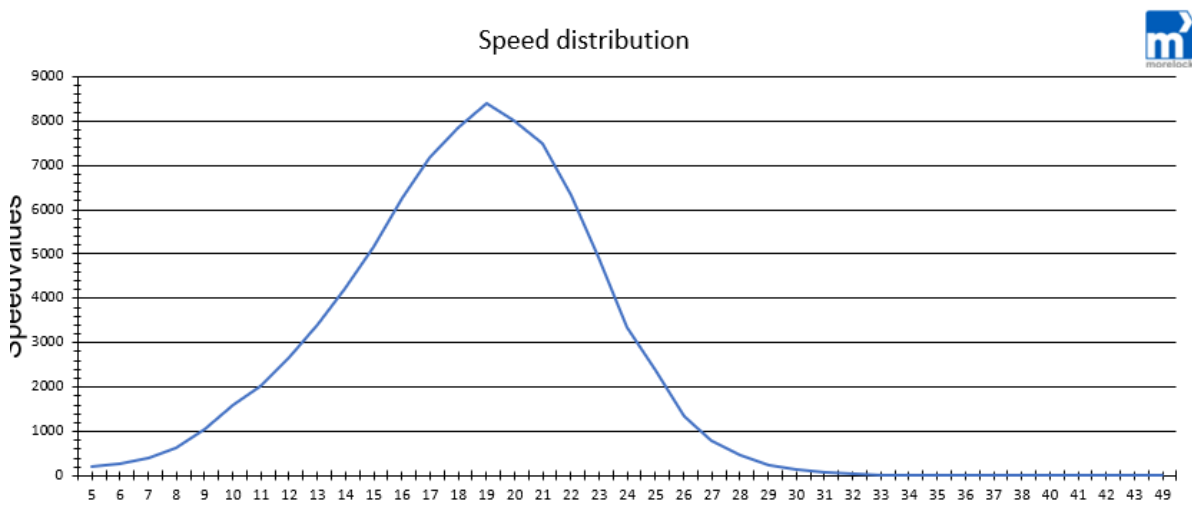

**Tatenhill and Rangemore Parish Council SID Data
 Branston Road
 January to February 2022**

Speed Limit:	30 mph
No of vehicles –	10661
% of speed violation	0.19%
Ave speed	21-25 mph
V85*	23

***V85 – the speed that 85% of drivers were travelling at or below (85% percentile) when assessing speed violations**