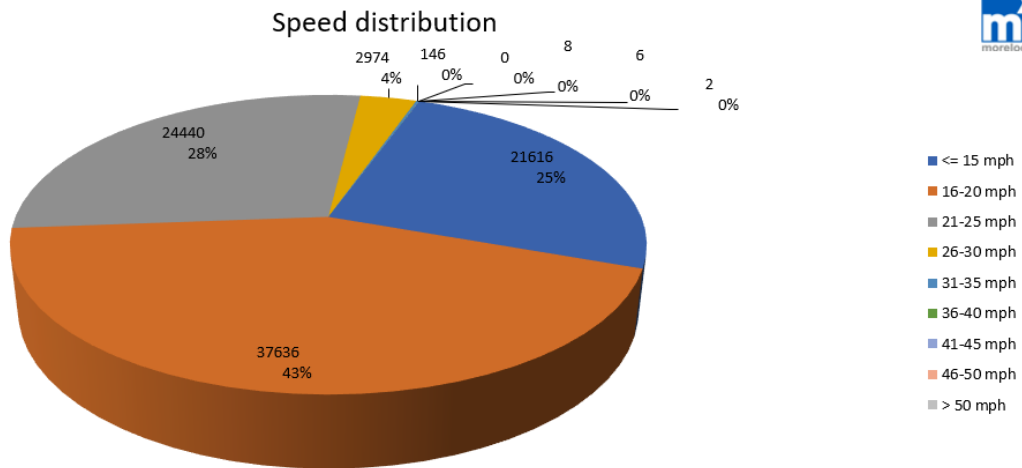

**Tatenhill and Rangemore Parish Council SID Data
 Branston Road
 January to February 2022**

Speed Limit:	30 mph
No of vehicles –	10661
% of speed violation	0.19%
Ave speed	21-25 mph
V85*	23

***V85 – the speed that 85% of drivers were travelling at or below (85% percentile) when assessing speed violations**