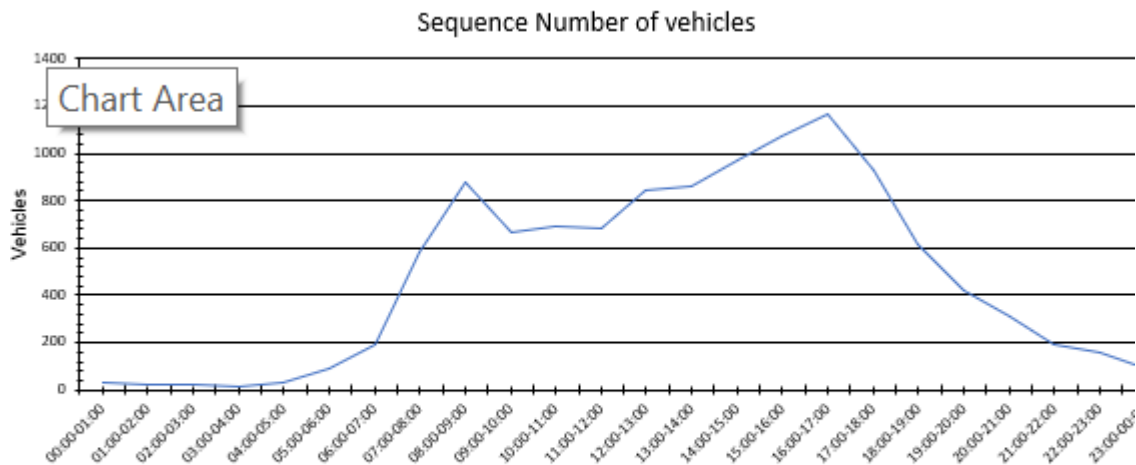

Tatenhill and Rangemore SID data
 January to February 2022 – Tatenhill Common

Evaluation time 26 January 2022,13:00 - 24 February 2022,09:00		Values	Vehicles	Vd[mph]	Vmax[mph]	V85 [mph]
Speed limit	40 mph	47385	11539	36	76	42
Speed violations	20.54 %					
ADT	400					
AYT	146000					
Evaluation direction	Arriving					

Evaluation tim 26 January 2022,13:00 - 24 February 2022,09:00		Values	Vehicles	Vd[mph]	Vmax[mph]	V85 [mph]
Speed limit	40 mph	47385	11539	36	76	42
Speed violations	20.54 %					
ADT	400					
AYT	146000					
Evaluation direction	Arriving					

Speed limit 40 mph
 No of vehicles 11539
 % of speed violation 20.4%
 Ave speed 36 mph
 B85* 42