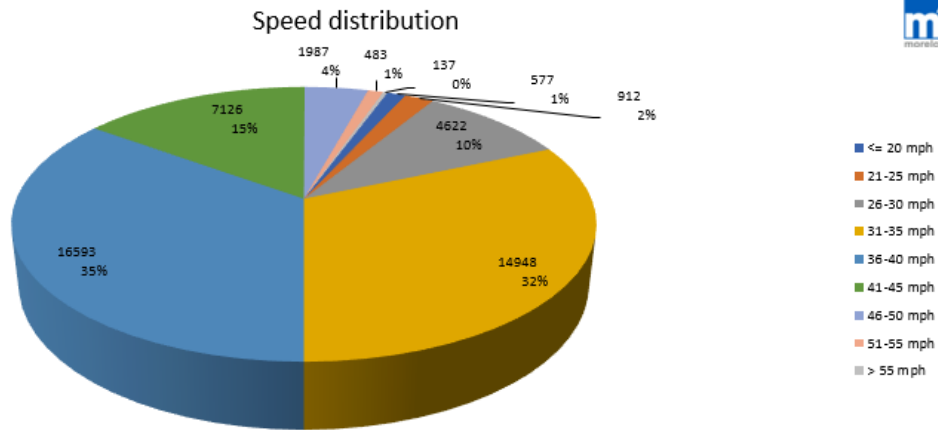

Tatenhill and Rangemore SID data
 January to February 2022 – Tatenhill Common

Evaluation time 26 January 2022,13:00 - 24 February 2022,09:00		Values	Vehicles	Vd[mph]	Vmax[mph]	V85 [mph]
Speed limit	40 mph	47385	11539	36	76	42
Speed violations	20.54 %					
ADT	400					
AYT	146000					
Evaluation direction	Arriving					