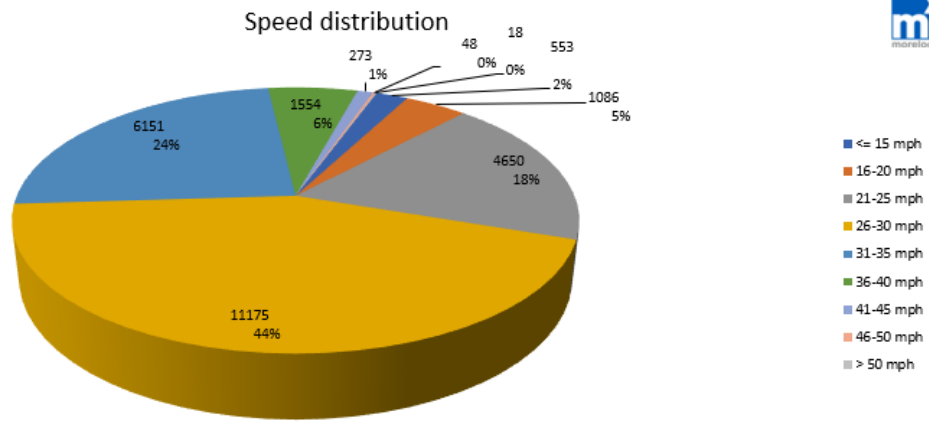

Tatenhill and Rangemore Parish Council
 SID data - The Well, mid to end of February 2022

Evaluation time		02 February 2022,12:00	-	24 February 2022,09:00
Speed limit	30 mph	Values	Vehicles	Vd[mph]
Speed violations	31.54 %	25508	4842	Vmax[mph]
ADT	221			V85 [mph]
AYT	80665			
Evaluation direction	Arriving			

Evaluation time		02 February 2022,12:00	-	24 February 2022,09:00
Speed limit	30 mph	Values	Vehicles	Vd[mph]
Speed violations	31.54 %	25508	4842	Vmax[mph]
ADT	221			V85 [mph]
AYT	80665			
Evaluation direction	Arriving			

Speed limit: 30 mph
 No of vehicles 4842
 Speed violations: 31.54%
 Ave speed: 28 mph
 V85* 33