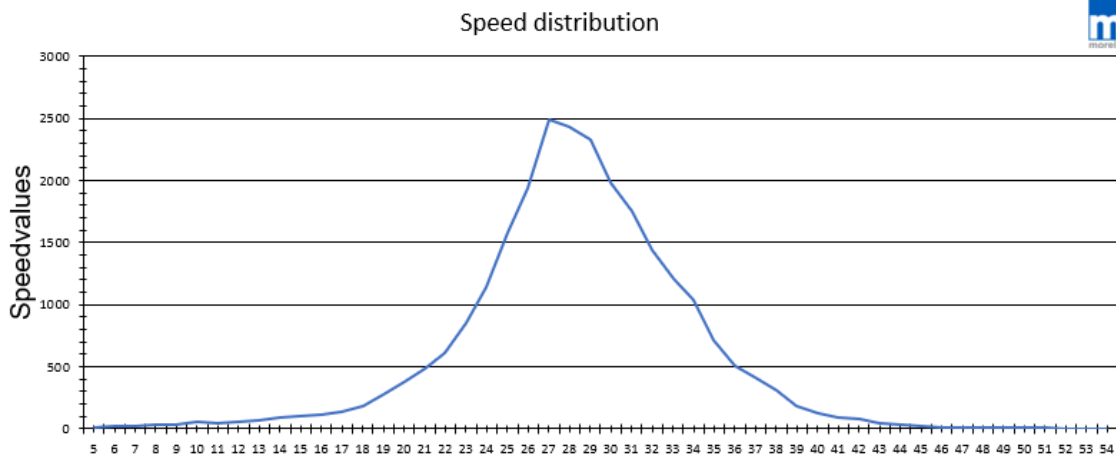

Tatenhill and Rangemore Parish Council
 SID data - The Well, mid to end of February 2022

Evaluation time		02 February 2022,12:00	-	24 February 2022,09:00
Speed limit	30 mph	Values	Vehicles	Vd[mph]
Speed violations	31.54 %	25508	4842	Vmax[mph]
ADT	221			V85 [mph]
AYT	80665			
Evaluation direction	Arriving			

Evaluation time		02 February 2022,12:00	-	24 February 2022,09:00
Speed limit	30 mph	Values	Vehicles	Vd[mph]
Speed violations	31.54 %	25508	4842	Vmax[mph]
ADT	221			V85 [mph]
AYT	80665			
Evaluation direction	Arriving			

Speed limit: 30 mph
 No of vehicles 4842
 Speed violations: 31.54%
 Ave speed: 28 mph
 V85* 33