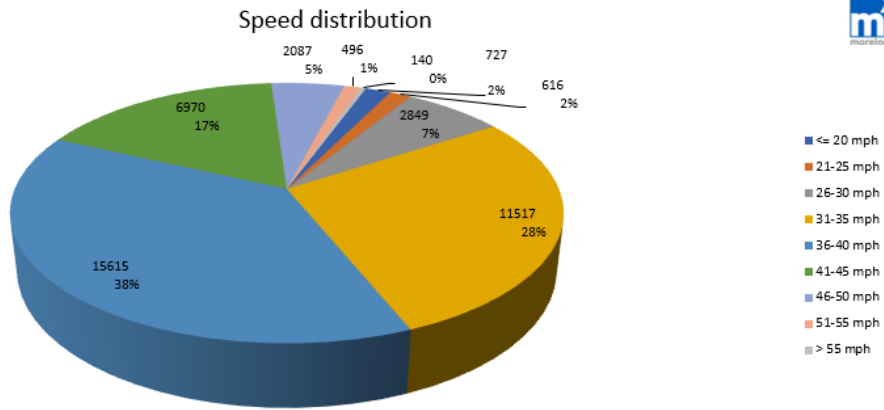

Tatenhill Common – June to August 2022

<b>Evaluation time</b> 17 June 2022,11:00 - 10 August 2022,18:00						
<b>Speed limit</b>	40 mph	<b>Values</b>	<b>Vehicles</b>	<b>Vd[mph]</b>	<b>Vmax[mph]</b>	<b>V85 [mph]</b>
<b>Speed violations</b>	23.63 %	41017	10140	37	77	42
<b>ADT</b>	187					
<b>AYT</b>	68255					
<b>Evaluation direction</b>	Arriving					
<b>Author:</b>	Kay Lear					
<b>Comment:</b>						
<b>Location:</b>						
<b>Arriving vehicles from:</b>						
<b>Departing vehicles to:</b>						