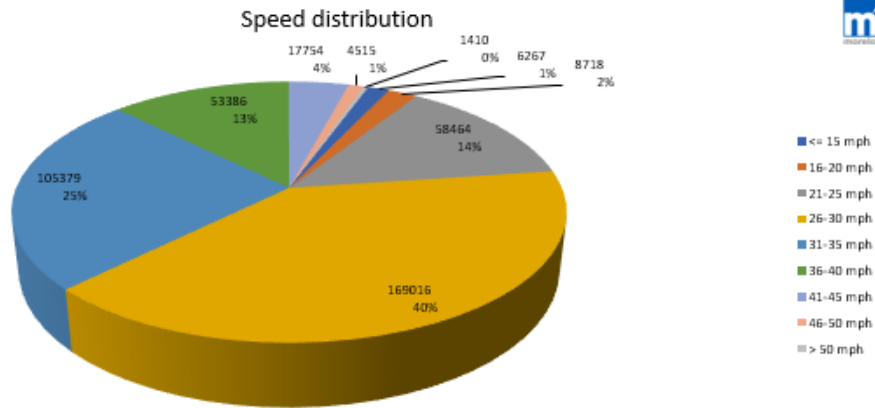

SID Data – Tatenhill Common – January – May 2023

Evaluation time 12 January 2023,16:00 - 16 May 2023,19:00						
Speed limit	30 mph	Values	Vehicles	Vd[mph]	Vmax[mph]	V85 [mph]
Speed violations	42.94 %	424909	86268	30	77	37
ADT	695					
AYT	253675					
Evaluation direction	Arriving					
Author:	Kay Lear					
Comment:						
Location:						
Arriving vehicles from:						
Departing vehicles to:						